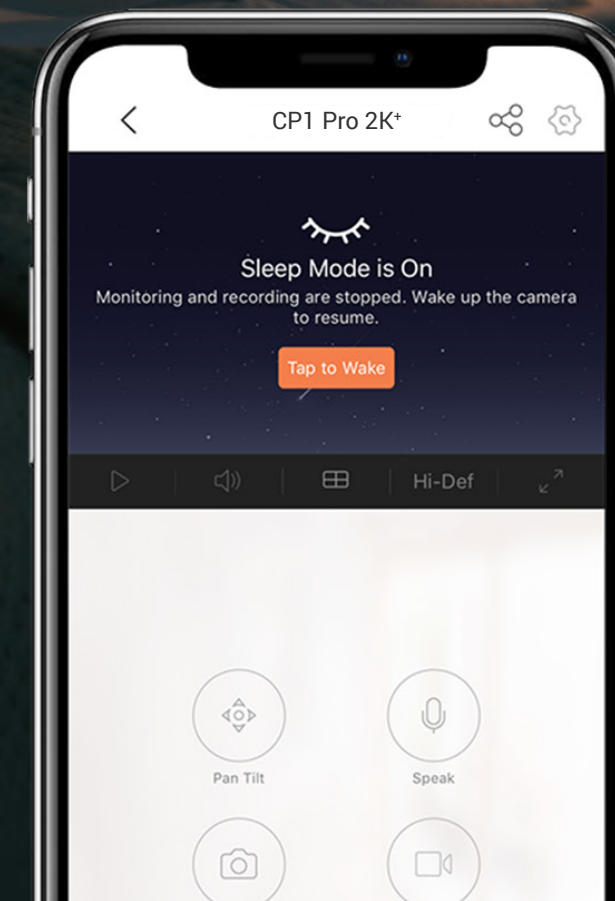

TLS
Data Transmission
Encryption

AES-128
Data Encryption