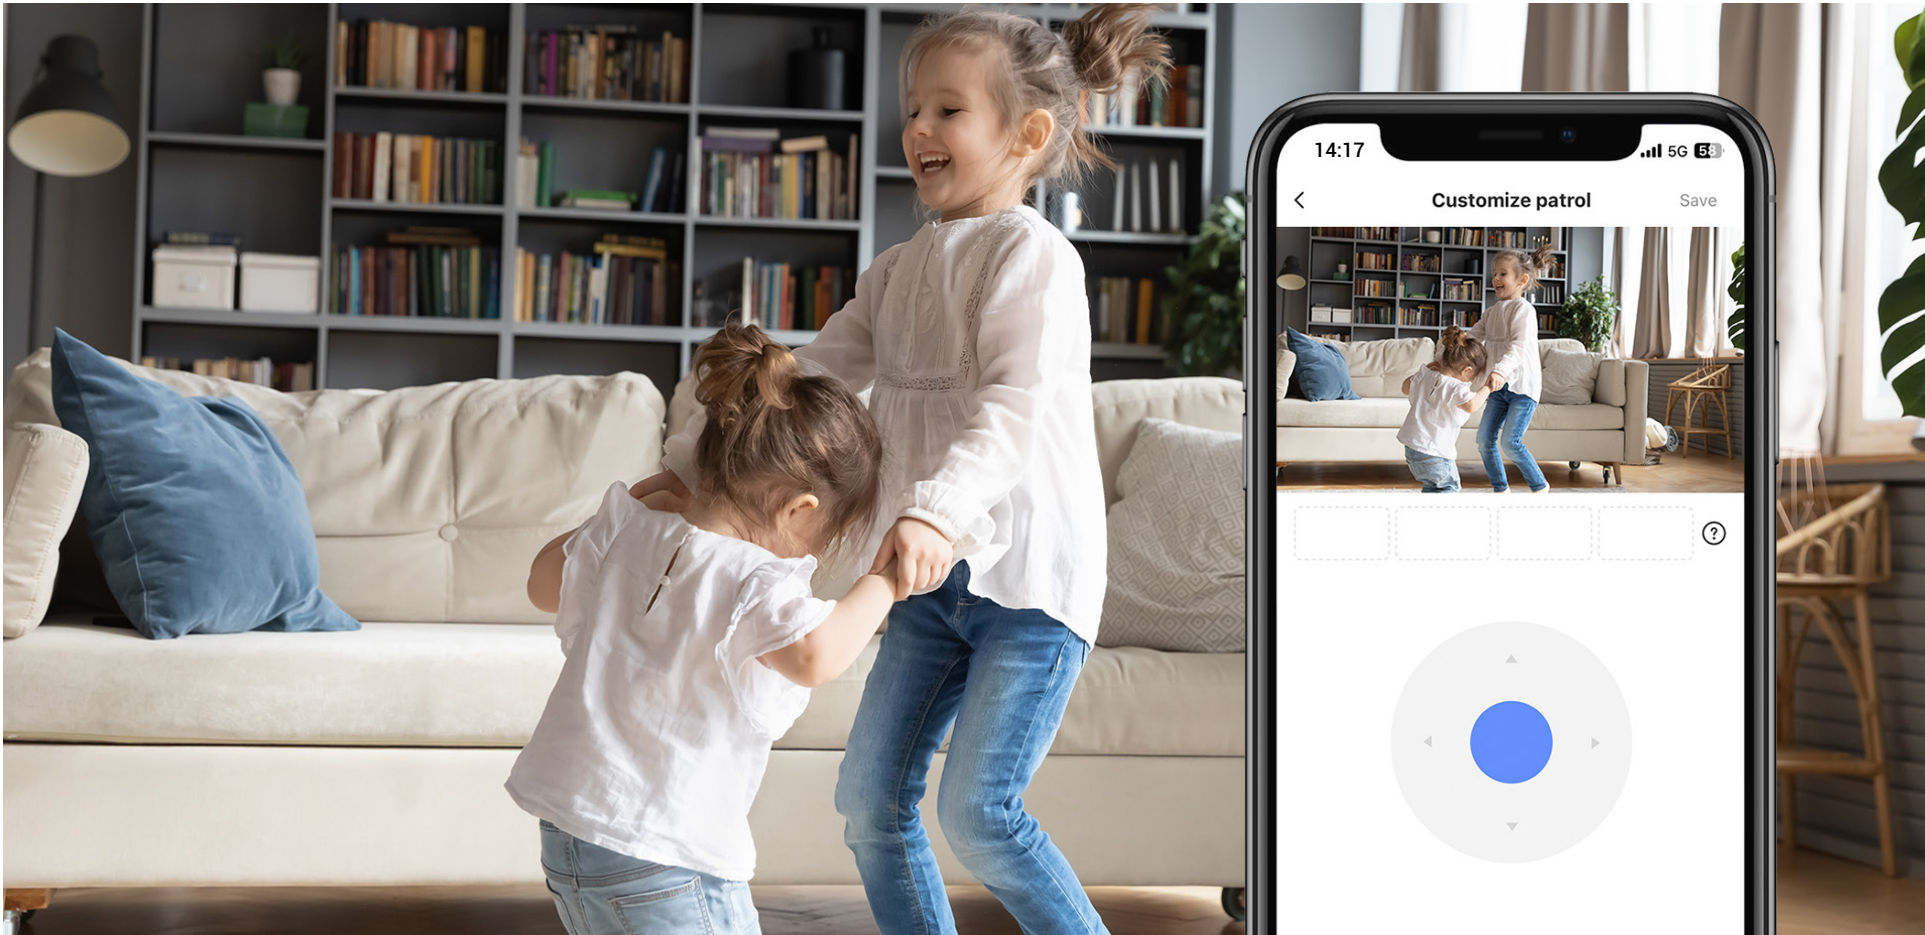

### Overall Patrol

Pan horizontally

## Get the notifications that matter

A lot of activities go on inside your home. Don't want to get alerted repeatedly when your curtains flutter in the wind? The CP1 Pro 2K+ is smart enough to identify human activities in particular. You can choose to get alerted only when somebody is detected on camera.

## Smart enough to detect, zoom, and follow

The camera can automatically zoom in up to 4 times to follow a moving person so you see details and get the whole picture at the same time. You can always enable the AI option to detect and track specifically human movements.

## It takes care of the whole family

It's important to know if you're needed by your loved ones. The camera alerts you if the noise level suddenly changes – whether your baby cries or a siren blares. In addition, they can contact you from the camera's side by simply tapping the call button - one of the easiest way to make a video call.